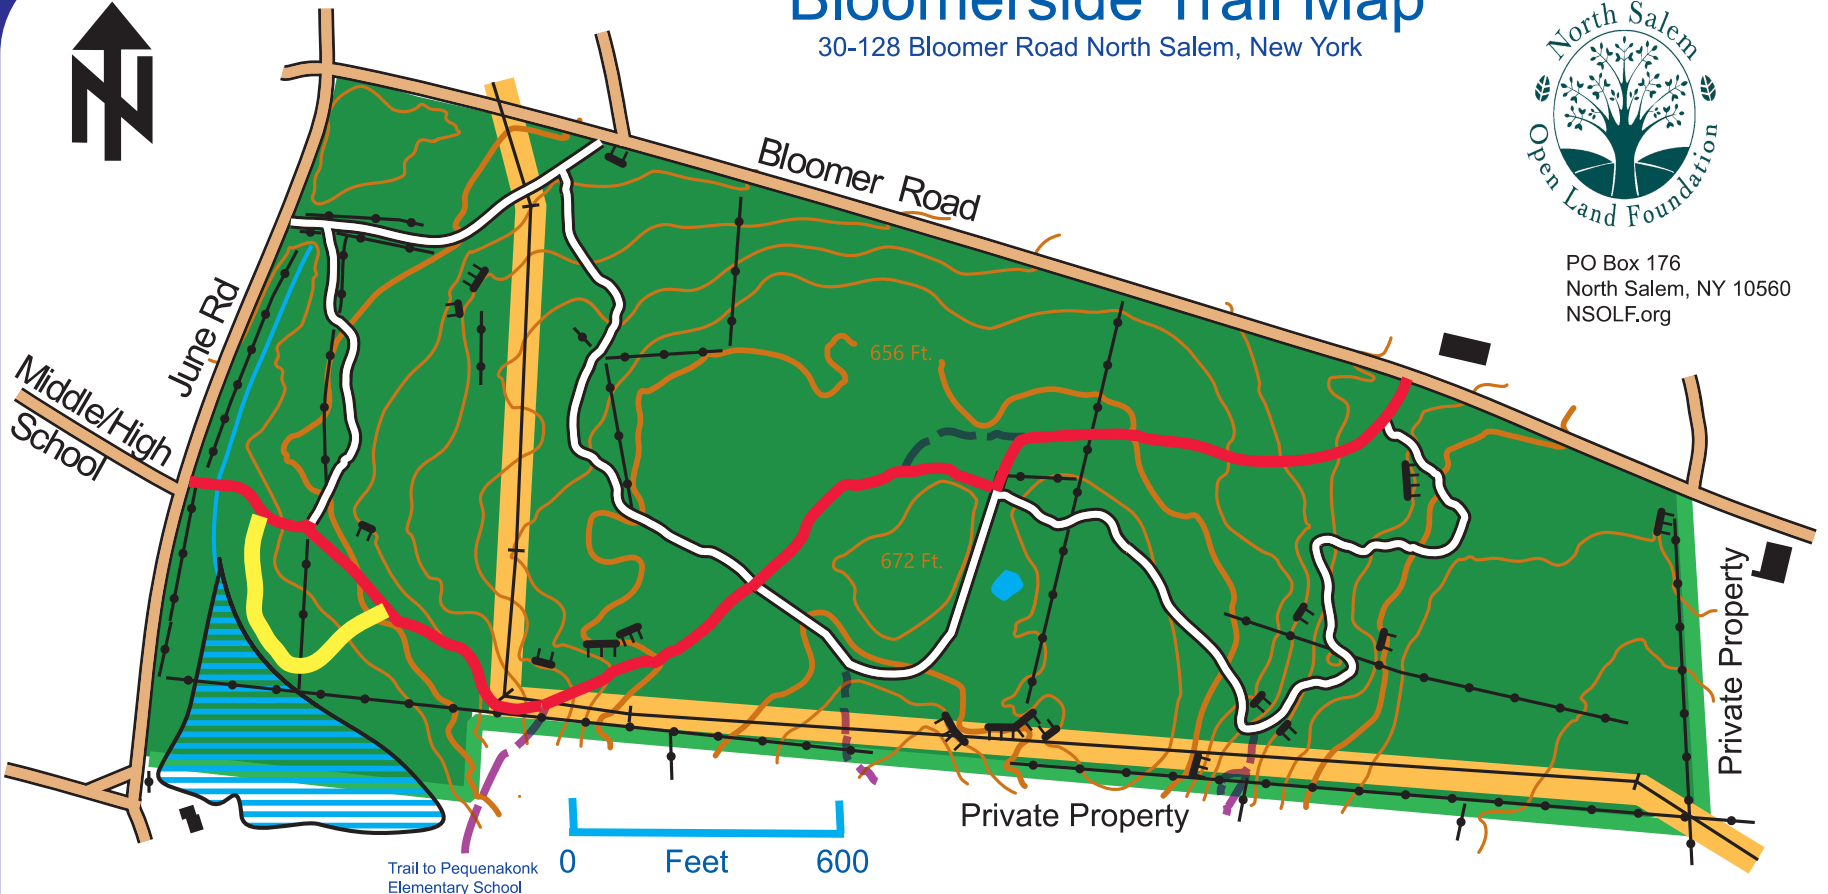

Bloomerside Trail Map

30-128 Bloomer Road North Salem, New York

PO Box 176
North Salem, NY 10560
NSOLF.org

LEGEND

- Building
- Pond
- Stream
- Stonewall
- Paved Road
- Powerline

- Rockface
- Power Pole
- Property Boundary
- Woods
- Swamp
- Open land
- Contour line

TRAIL LEGEND

- Red .9 miles
- White .8 miles
- Yellow .1 miles
- Unblazed

Scale 1:5000

Contour Interval 5 meters

Map Created by:
Ed Hicks - Orienteering Unlimited
Somers, NY 10589
www.orienteeingunlimited.com
Copyright 2018